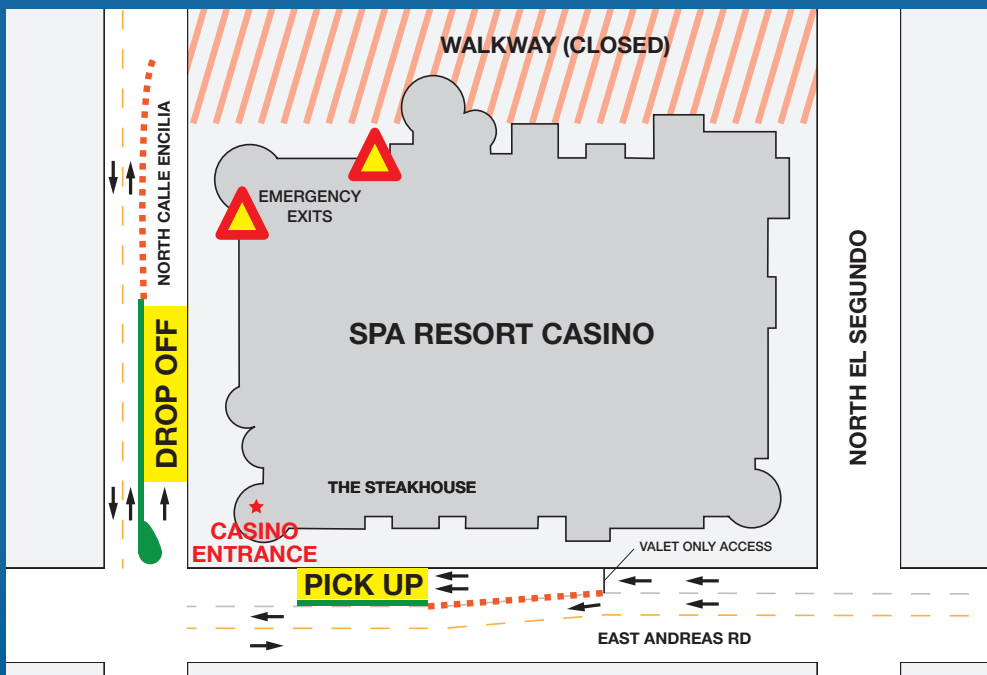

### Please use casino entrance located on Calle Encilia

The casino lobby entrance on the north side has closed in preparation for a bridge connecting the parking structure and casino

### The gift shop is temporarily closed

Until the new gift shop opens, cocktail servers and bartenders can assist with cigarette purchases. Energy drinks and limited sundries are available in the Corner Deli

### The Noodle Bar has closed

Some signature Noodle Bar items can be found inside Oasis Buffet

For more information please visit  
[SpaResortCasino.com/Construction-Updates](http://SpaResortCasino.com/Construction-Updates)

Free valet parking located in front of the casino entrance on Calle Encilia

In case of an emergency please use the exits on the map