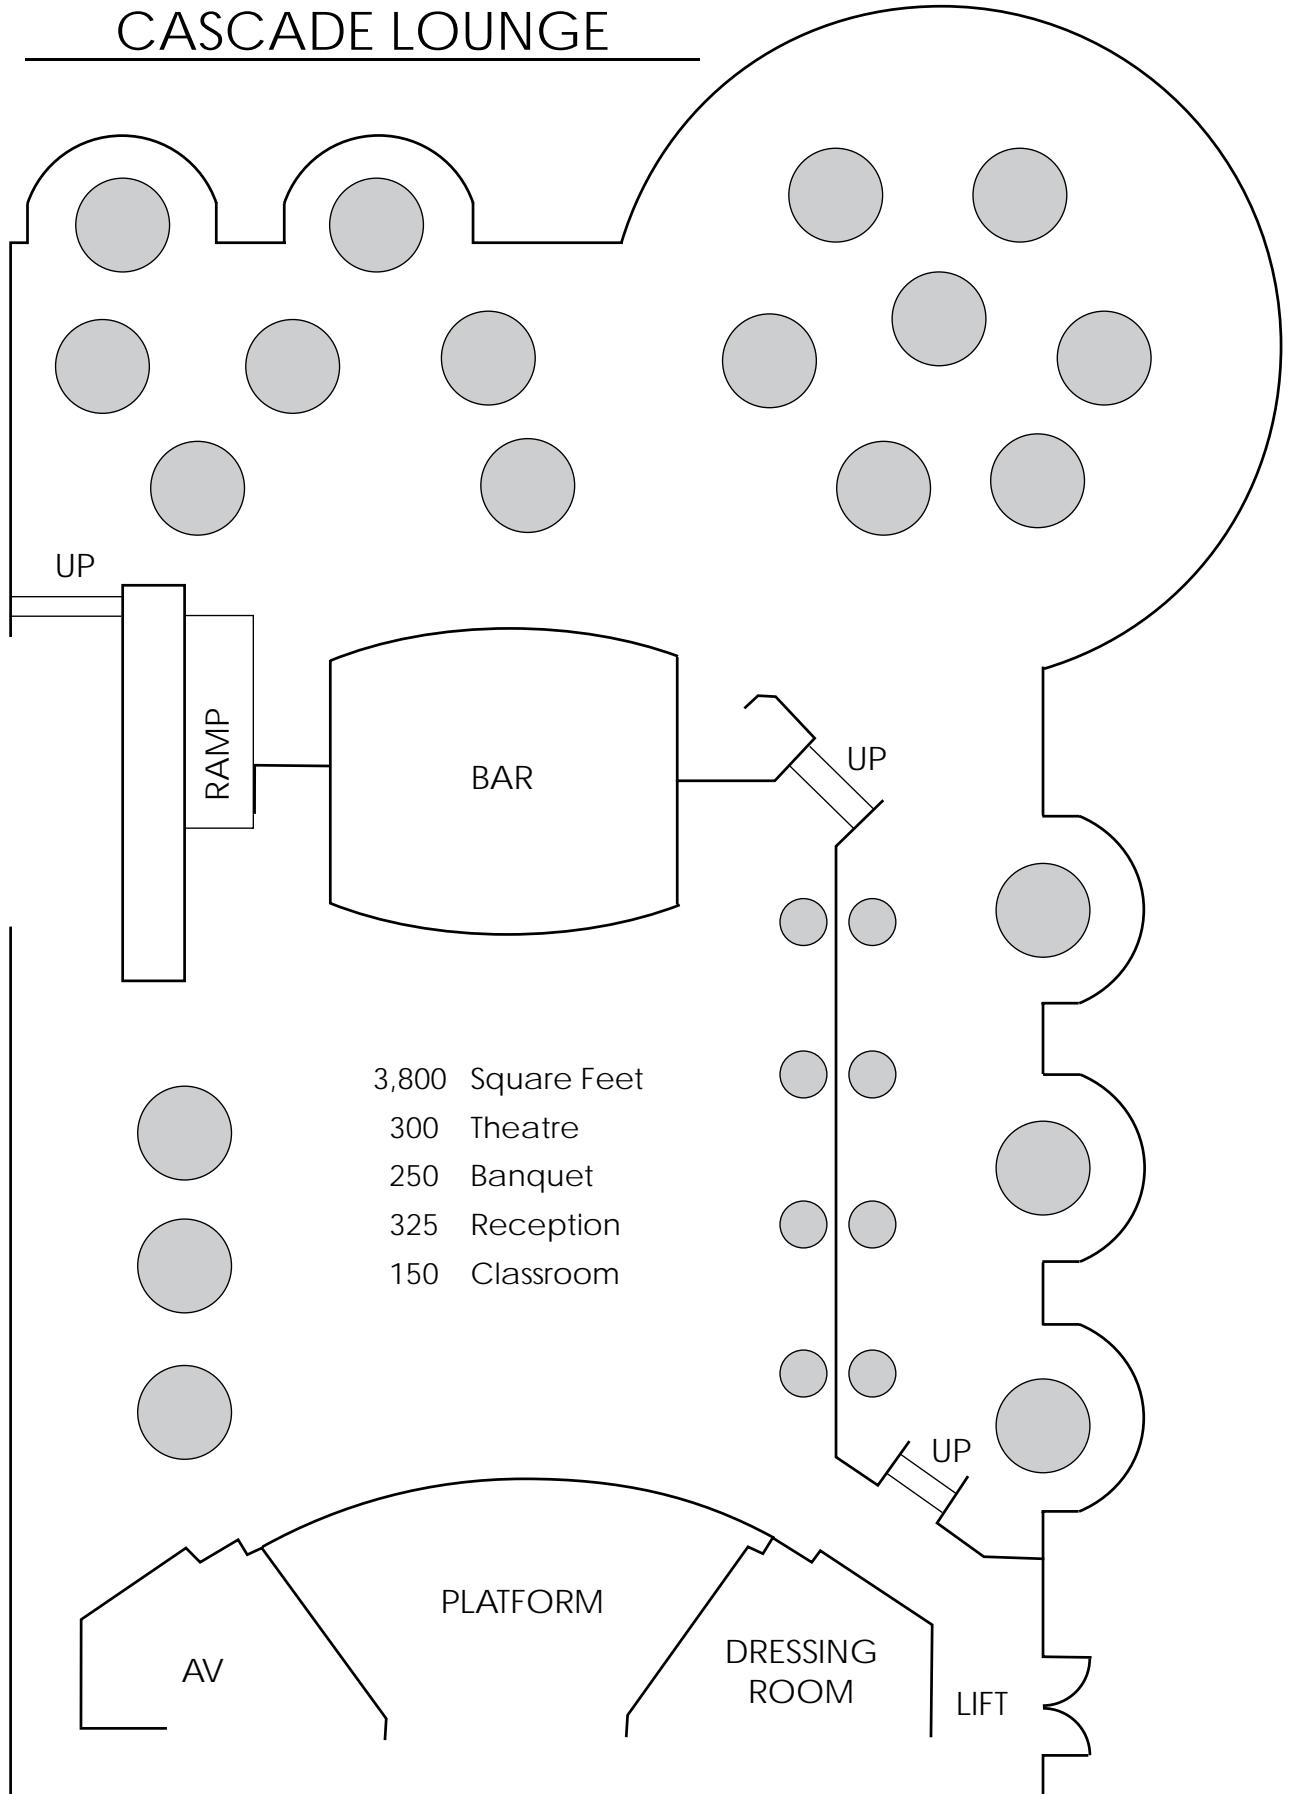

HOTEL MEETING ROOMS

CASCADE LOUNGE

- 3,800 Square Feet
- 300 Theatre
- 250 Banquet
- 325 Reception
- 150 Classroom